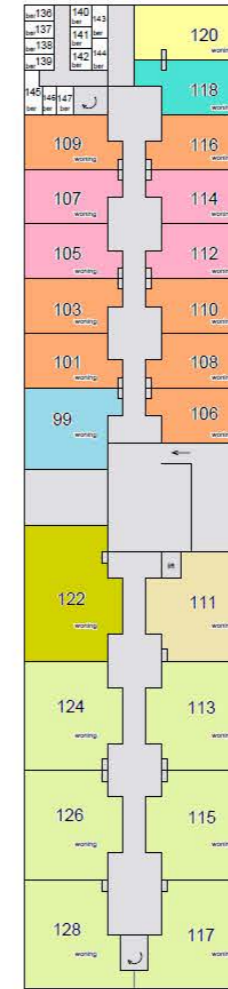

Charleyhuis (blok B, alleen verdieping)

- = Type D
- = Type E
- = Type F
- = Type G
- = Type H
- = Type J
- = Type K
- = Type L

Carelhuis (blok C)

1e etage