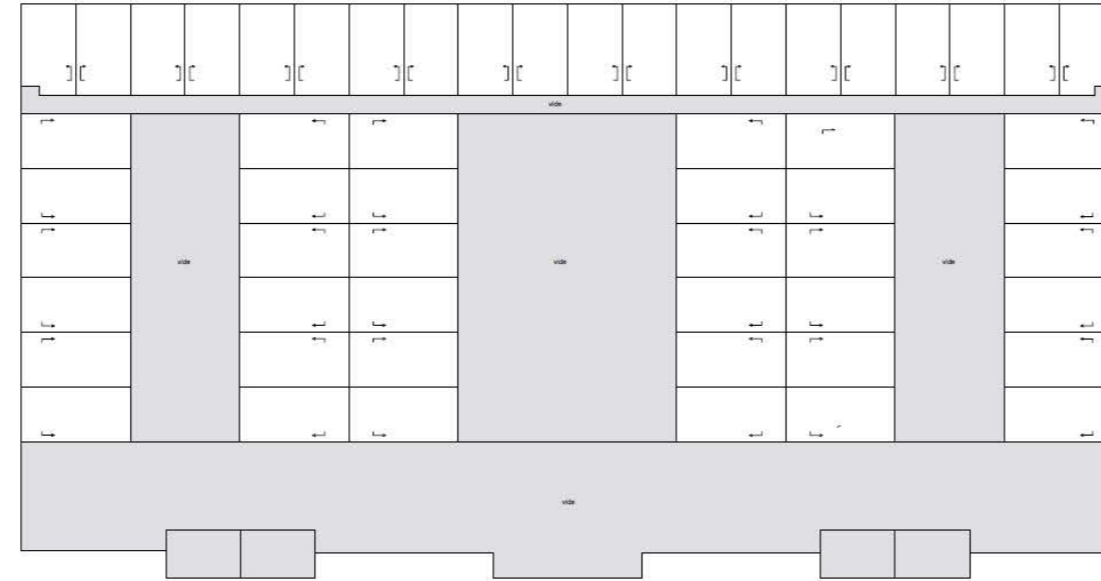

Charleyhuis (blok B, alleen verdieping)

- = Type D
- = Type E
- = Type F
- = Type G
- = Type H
- = Type J
- = Type K
- = Type L

Carelhuis (blok C)

1e etage