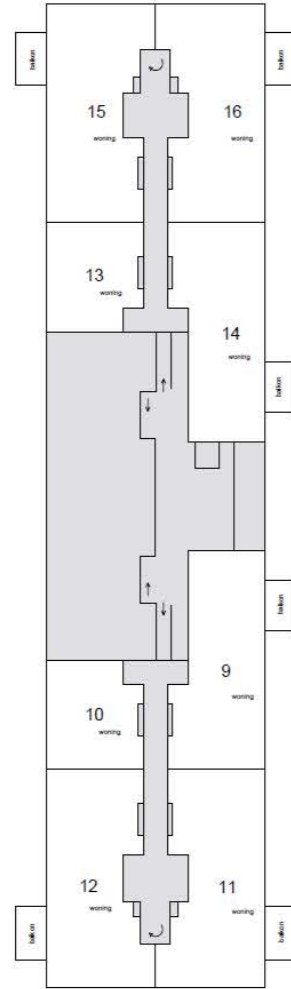

Charleyhuis (blok B, alleen verdieping)

- = Type D
- = Type E
- = Type F
- = Type G
- = Type H
- = Type J
- = Type K
- = Type L

Carelhuis (blok C)

1e etage